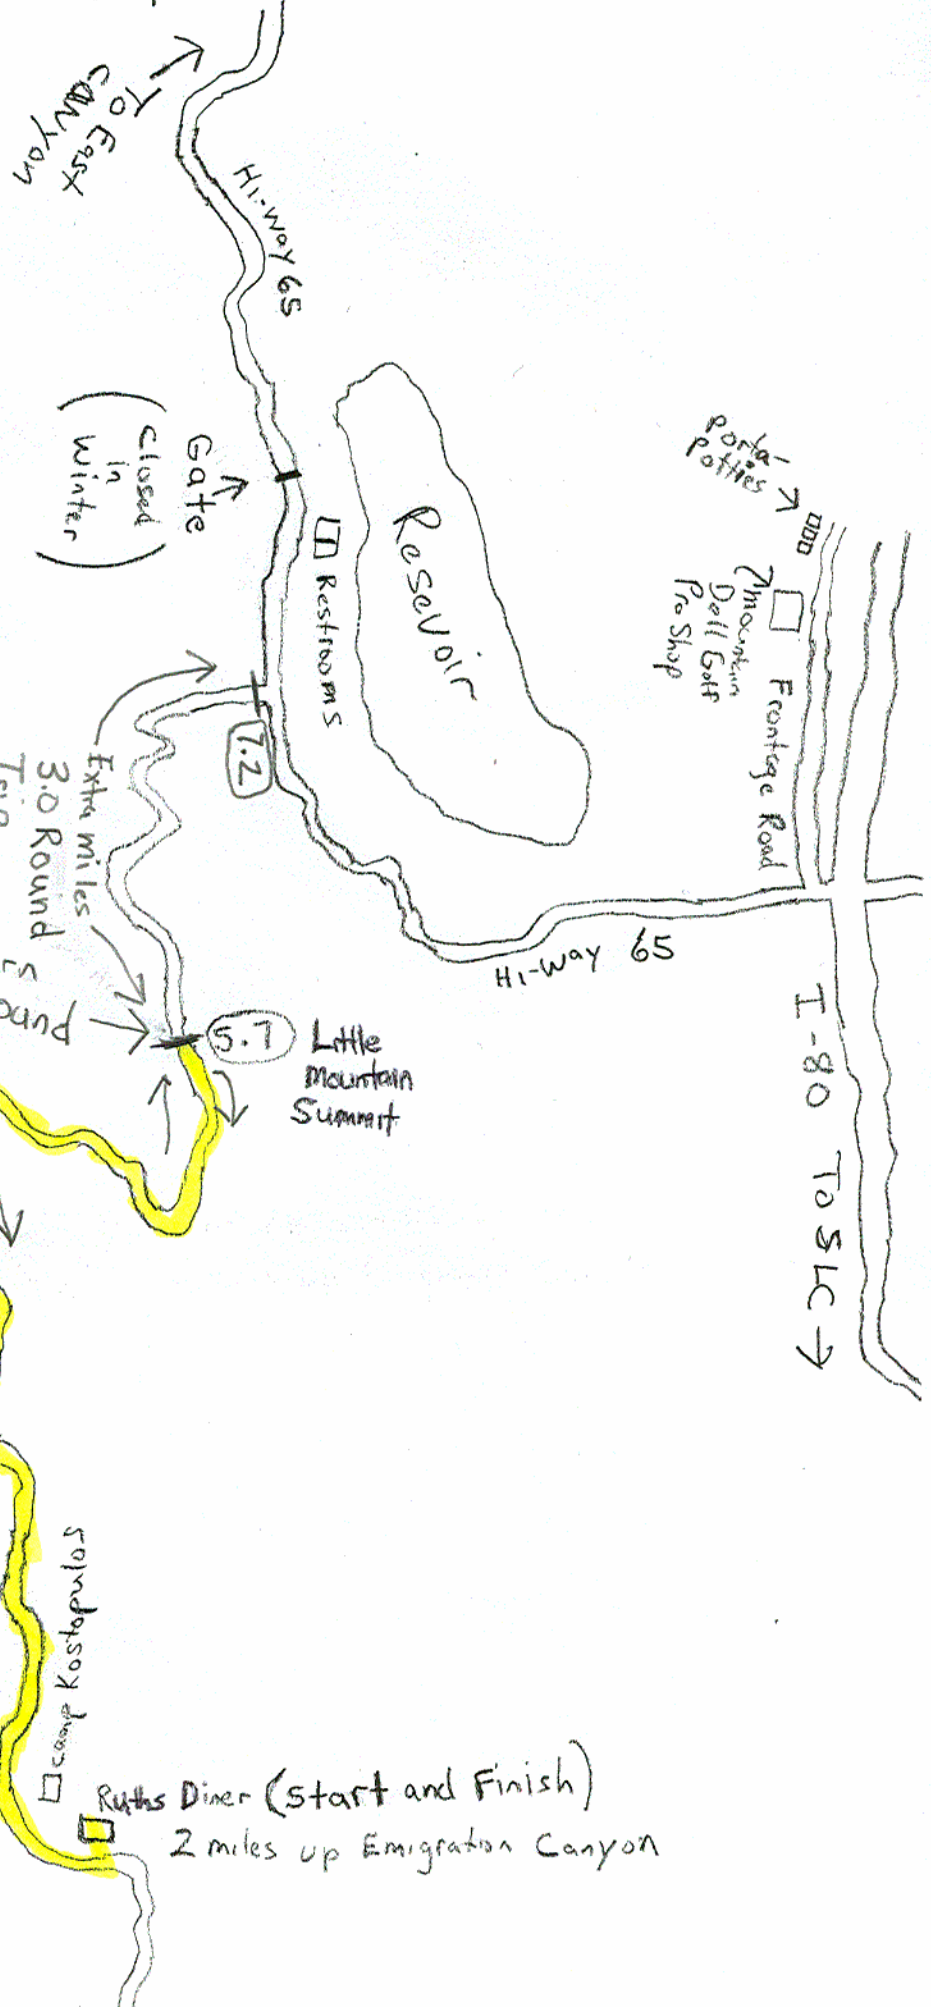

EMIGRATION CANYON RUN

Basic Course: From Ruth's Diner to Little Mountain Summit and back: About 11.5-12.0 miles. Extra Miles: To Hi-way 65 intersection adds 3.0 miles

EAST ↑

North ↑

I-80 To SLC →