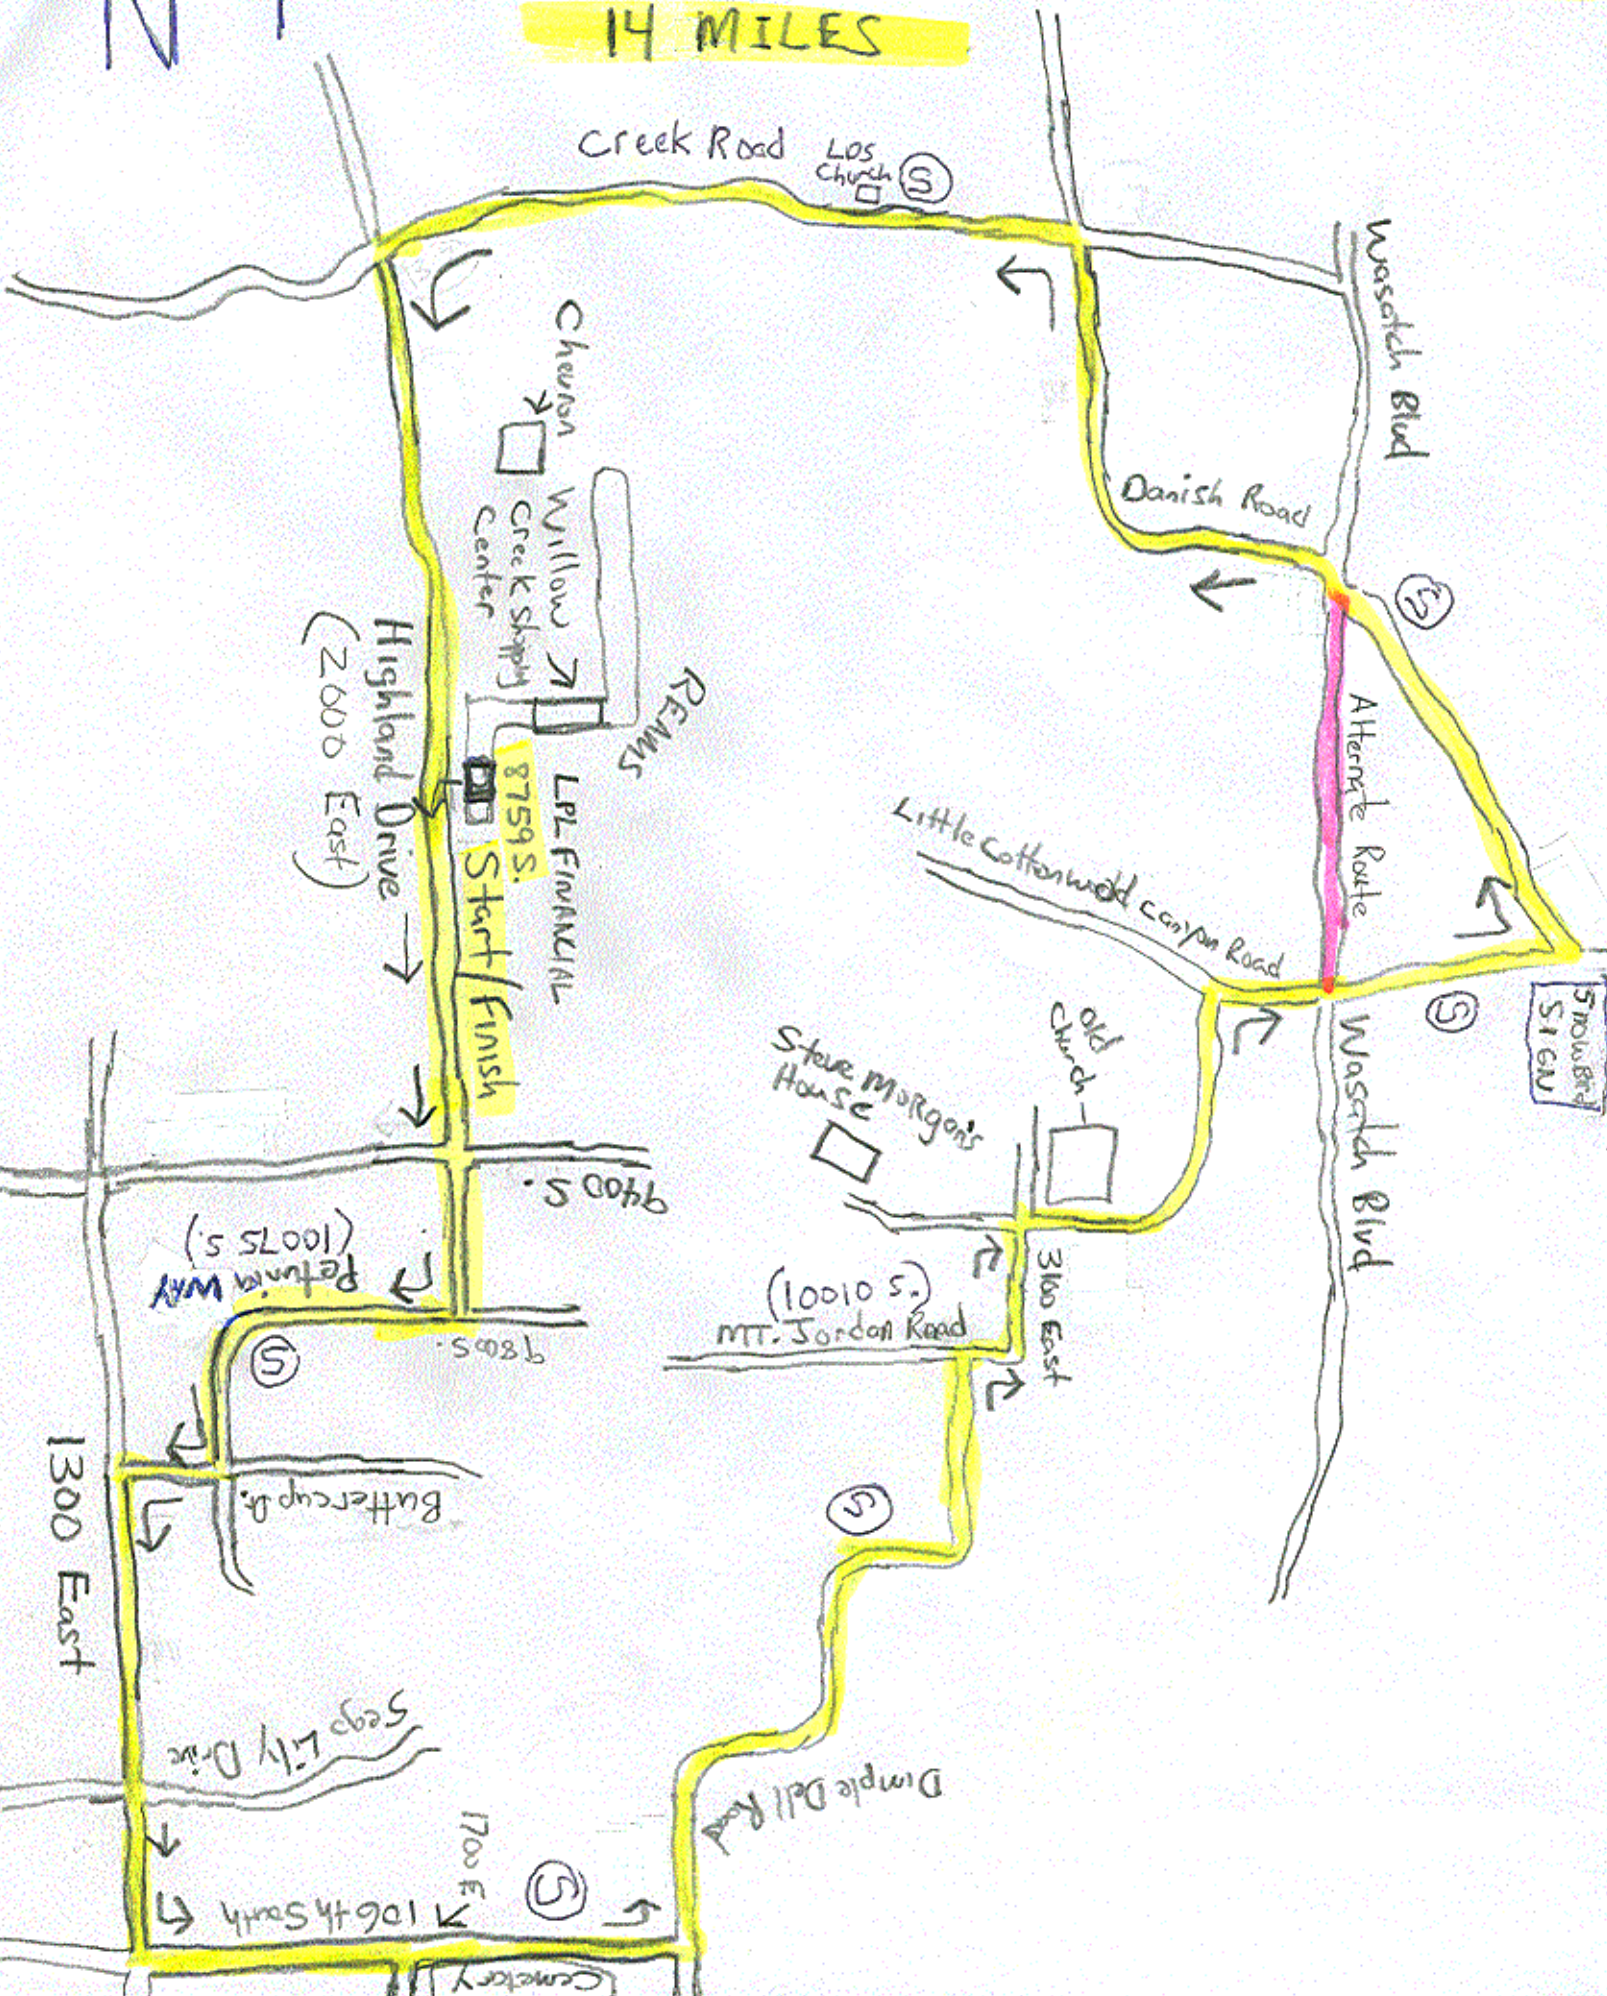

EAST SANDY

14 MILES

NOT TO SCALE

Creek Road Los Church (S)

Chevron
Willow Creek Shopping Center
REMAINS

Highland Drive (2000 East)
LPL FINANCIAL
8759 S.
Start/Finish

Danish Road

Little Cottonwood Canyon Road

Steve Morgan's House

Old Pld Church

MT. Jordan Road (51001)

3100 East

Dimple Dell Road

Seeps Lily Drive

1064th South
Cemetery

1300 East

9400 S.
9800 S.
Return Way (10075 S.)

Wasatch Blvd

Alternate Route

Wasatch Blvd

Snowbird Sign